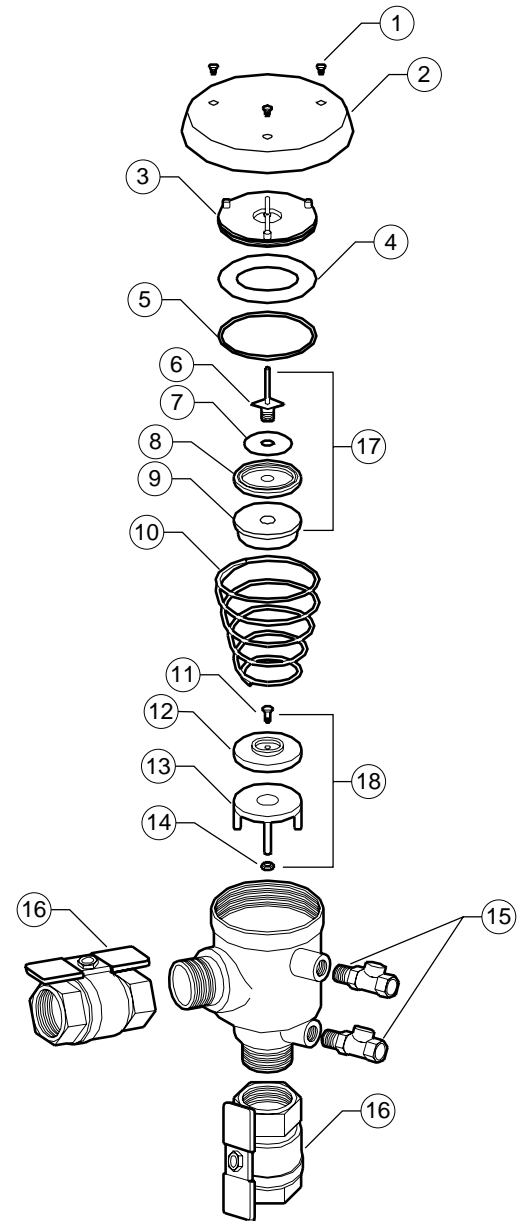

### 1/2", 3/4" & 1"

ITEM NO.	DESCRIPTION	PART NO.
1	CANOPY SCREW	721-11
2	CANOPY	721-3
3	BONNET	721-20
4	PLASTIC WASHER	721A-12
5	O-RING	138N
6	LOAD NUT & GUIDE	721-90
7	LOAD WASHER	721-80
8	DISC UPPER	721A-34
9	POPPET	721-30
10	SPRING	721-33
11	SCREW	721-11A
12	LOWER DISC	721B-34
13	GUIDE SPIDER	721-31
14	NUT, HEX	721-9A
15	TEST COCK	18-860
	TEST COCK ASSY., OLD STYLE	721-480
16	BALL VALVE 1/2"	12-850
	BALL VALVE 3/4"	34-850
	BALL VALVE 1"	1-850
17	POPPET ASSY.	721-300
18	SPIDER ASSY.	721-310

### REPAIR KIT

**RK1-720A** REPAIR KIT  
Model 720A 1/2", 3/4" & 1"

PART NO.	QTY.	DESCRIPTION
721A-12	1	PLASTIC WASHER
138N	1	O-RING
721-33	1	SPRING
721-300	1	POPPET ASSY.
721-310	1	SPIDER ASSY.

### 1-1/4", 1-1/2" & 2"

ITEM NO.	DESCRIPTION	PART NO.
1	CANOPY SCREW	724-11
2	CANOPY	724-3
3	RETAINER RING	724-32
4	BONNET	724-20-030F
5	WASHER	724A-12
6	O-RING	156N
7	LOAD NUT & GUIDE ASSY.	724-90
8	LOAD WASHER	724-80
9	UPPER DISC	724A-34
10	POPPET	724-30
11	SPRING	724-33
12	SCREW	724-11A
13	WASHER	62-14
14	LOWER DISC	724B-34
15	WASHER	724-80A
16	GUIDE SPIDER	724-31
17	NUT	5752-9
18	TEST COCK	14-860
19	NIPPLE, 1-1/4" ONLY	104-21B
20	BALL VALVE, 1-1/4"	114-850
	BALL VALVE, 1-1/2"	112-850
	BALL VALVE, 2"	2-850
21	POPPET ASSY.	724-300
22	SPIDER ASSY.	724-310

### REPAIR KIT

**RK2-720A** REPAIR KIT  
Model 720A 1-1/4", 1-1/2" & 2"

PART NO.	QTY.	DESCRIPTION
724A-12	1	WASHER
156N	1	O-RING
724-33	1	SPRING
724-300	1	POPPET ASSY.
724-310	1	SPIDER ASSY.